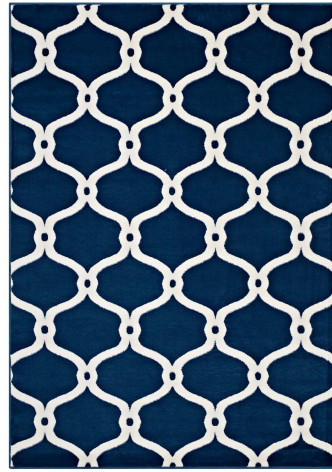

## Description

Make a sophisticated statement with the Beltara Chain Link Transitional Trellis Area Rug. Patterned with an elegant design, Beltara is a durable machine-woven heat-set polypropylene rug. Complete with a gripping rubber bottom, Beltara enhances traditional and contemporary modern decors while outlasting everyday use. Featuring a geometric lattice design with a low pile weave, the area rug is a perfect addition to the living room, bedroom, entryway, kitchen, dining room or family room. Beltara is a family-friendly stain resistant rug with easy maintenance. Vacuum regularly and spot clean with diluted soap or detergent as needed. Create a comfortable play area for kids and pets while protecting your floor from spills and heavy furniture with this carefree decor update for high traffic areas of your home. Set Includes: One - Beltara Chain Link Transitional Trellis 8x10 Area Rug

## Additional Information

SKU	SMODC18058
Dimensions	Overall Product Dimensions: 122"L x 94.5"W x 0.5"H