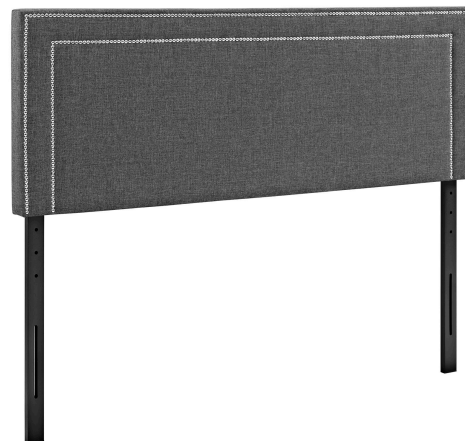

HONORMILL

NEED ASSISTANCE OR CUSTOM QUOTE? CALL: 212-560-5977 www.HONORMILL.com

Jessamine Queen Upholstered Fabric Headboard

\$197.00

Description

Adorn your bed of choice with the elegantly designed Modway Jessamine Linen Fabric Upholstered Queen Headboard. Designed with two rows of silver-accented nail button trim, Jessamine Queen Headboard comes finely upholstered with soft linen fabric, has a solid wood frame, adjustable wood legs, and dense foam padding for ultimate support. Rejoice with a contemporary design that admirably complements your bedroom decor and fits most queen beds. Set Includes: One - Jessamine Queen Headboard

Additional Information

SKU	SMODC16901
Dimensions	Overall Product Dimensions: 3"L x 63.5"W x 40 - 47.5"H Headboard Dimensions: 22.51"H Floor to Bottom of Headboard: 17.5"H