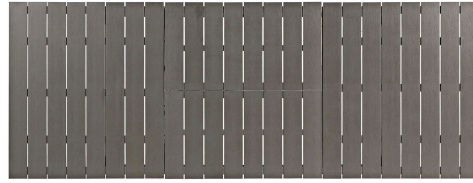

## Shore 9 Piece Outdoor Patio Aluminum Outdoor Dining Set

\$3,423.00

## Description

Enjoy your patio or backyard leisure time with the strong and durable Shore Outdoor Dining Set. Made with an anodized brushed aluminum frame and non-marking black plastic foot caps, Shore features tone-on-tone grays with wood accents on the paneling for a chic and minimalist look. The Shore Outdoor Dining Set complements your casual gatherings with a look and functionality that you can rely on. Set Includes: Eight - Shore Armchair One - Shore Extension Table

## Additional Information

SKU	SMODC15128
Dimensions	Overall Table Dimensions: 35.5"L x 94"W x 30"H Floor to Underside of Table: 29.5"H Table Top Thickness: .05"H Overall Armchair Dimensions: 21.5"L x 22"W x 35"H Seat Dimensions: 15.5"L x 17 - 18"H Armrest Height: 25 - 25.5"H Backrest Dimensions: 17.5"H Armrest Dimensions: 18"L x 1"W x 7.5"H Base Dimensions: 15.5"W Plastic Wood Arm Pad: 18"L x 1"W x 1/2"H Overall Product Dimensions: 79.5"L x 106.5"W x 35"H