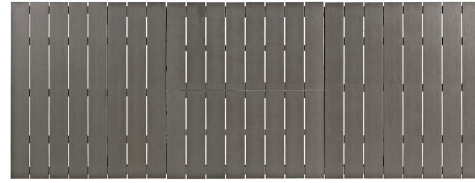

HONORMILL

NEED ASSISTANCE OR CUSTOM QUOTE? CALL: 212-560-5977 www.HONORMILL.com

Shore 9 Piece Outdoor Patio Aluminum Outdoor Dining Set

\$3,295.00

Description

Enjoy your patio or backyard leisure time with the strong and durable Shore Outdoor Aluminum Set. Made with an anodized brushed aluminum frame, sturdy footrest, and non-marking black plastic foot caps, Shore features tone-on-tone grays with wood accents on the paneling for a chic and minimalist look. The Shore Outdoor Aluminum Dining Set complements your casual gatherings with a look and functionality that you can rely on. Set Includes: Eight - Shore Armchair One - Shore Extension Table

Additional Information

SKU	SMODC15127
Dimensions	Overall Table Dimensions: 35.5"L x 94"W x 30"H Floor to Underside of Table: 29.5"H Table Top Thickness: .05"H Overall Armchair Dimensions: 22.5"L x 15.5"W x 35"H Seat Dimensions: 18.5"L x 18.5"W x 17.5"H Armrest Dimensions: 1"W x 5 - 25.5"H Backrest Dimensions: 17"H Overall Product Dimensions: 80.5"L x 108"W x 35"H