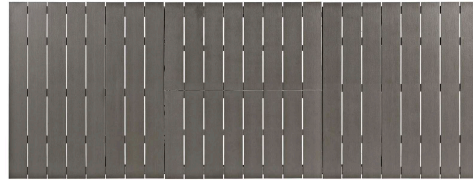

## Description

Enjoy your patio or backyard leisure time with the strong and durable Shore Outdoor Aluminum Set. Made with an anodized brushed aluminum frame, sturdy footrest, and non-marking black plastic foot caps, Shore features tone-on-tone grays with wood accents on the paneling for a chic and minimalist look. The Shore Outdoor Aluminum Dining Set complements your casual gatherings with a look and functionality that you can rely on. Set Includes: One - Shore Extension Table Six - Shore Armchair

## Additional Information

SKU	SMODC15125
Dimensions	Overall Table Dimensions: 35.5"L x 94"W x 30"H Floor to Underside of Table: 29.5"H Table Top Thickness: .05"H Overall Armchair Dimensions: 22.5"L x 15.5"W x 35"H Seat Dimensions: 18.5"L x 18.5"W x 17.5"H Armrest Dimensions: 1"W x 5 - 25.5"H Backrest Dimensions: 17"H Overall Product Dimensions: 80.5"L x 108"W x 35"H