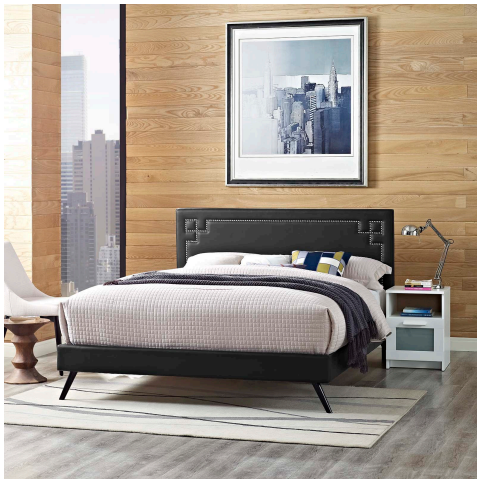

HONORMILL

NEED ASSISTANCE OR CUSTOM QUOTE? CALL: 212-560-5977 www.HONORMILL.com

Ruthie King Vinyl Platform Bed With Round Splayed Legs

\$535.00

Description

Accelerate your bedroom decor with the Ruthie Platform Bed. Made with a solid wood frame upholstered in vinyl, Ruthie features tapered wood legs, plastic foot glides, stylish headboard, and ten sturdy wood slats with a centered supporting bar and two support legs for enhanced stability. Due to the wooden slat support system, the use of a box spring is unnecessary. Ruthie supports memory foam mattresses such as our Aveline series. Perfect for mid-century modern, eclectic and contemporary bedrooms. Mattress not included. Assembly Required. Set Includes: One - Josie King Headboard One - Loryn King Bed Frame with Round Tapered Legs

Additional Information

SKU	SMODC17506
Dimensions	Overall Product Dimensions: 85.5"L x 79.5"W x 40 - 47.5"H Overall Headboard Dimensions: 3"L x 79.5"W x 40 - 47.5"H