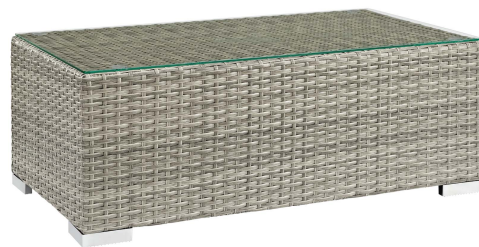

## Repose 7 Piece Outdoor Patio Sunbrella Sectional Set

\$3,410.00

## Description

Enjoy the outdoors while benefiting from style and comfort. Repose offers a detailed tan and gray synthetic rattan weave with UV protection for eye-catching appeal and durability, plush 4 thick all-weather cushions using industry-leading Sunbrella fabric, non-marking foot pads, and sturdy powder-coated aluminum framed seats and ottomans that support up to 331 pounds each. Subtle style defines the Repose outdoor sectional collection making it a natural choice for enhancing your patio, backyard, or poolside gatherings. Set Includes: Four - Repose Sunbrella Fabric Armless Chair One - Repose Coffee Table Two - Repose Sunbrella Fabric Corner

## Additional Information

SKU	SMODC14740
Dimensions	Overall Product Dimensions: 117"L x 88.5"W x 34"H Overall Armless Chair Dimensions: 30"L x 28.5"W x 34"H Overall Coffee Table Dimensions: 19.5"L x 35.5"W x 13.5"H Overall Corner Dimensions: 30"L x 30"W x 34"H Cushion Dimensions: 28.5"L x 28.5"W x 4"H Floor to Top of Seat: 17.5"H