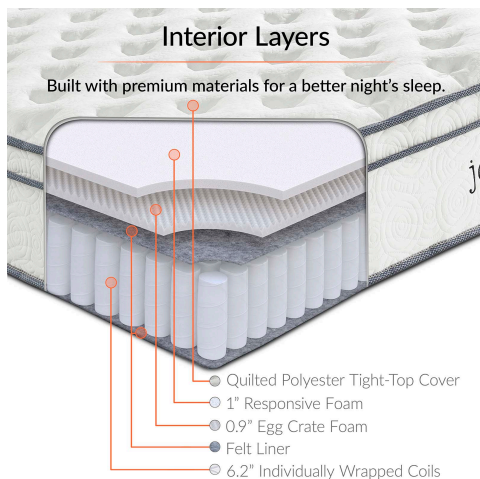

HONORMILL

NEED ASSISTANCE OR CUSTOM QUOTE? CALL: 212-560-5977 www.HONORMILL.com

Jenna 8" Narrow Twin Innerspring Mattress

$239.00