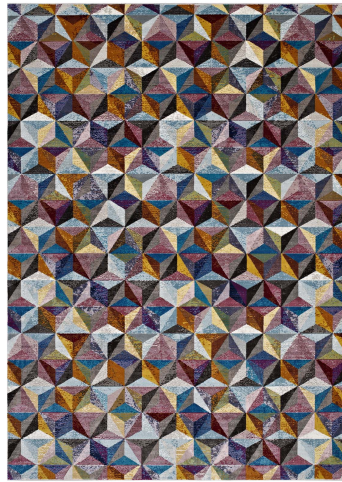

HONORMILL

NEED ASSISTANCE OR CUSTOM QUOTE? CALL: 212-560-5977 www.HONORMILL.com

Arisa Geometric Hexagon Mosaic 5X8 Area Rug

\$226.00

Description

Make a sophisticated statement with the Arisa Geometric Hexagon Mosaic Area Rug. Patterned with an elegant modern design, Arisa is a durable machine-woven polypropylene rug. Complete with a durable rubber bottom, Arisa enhances traditional and contemporary modern decors while outlasting everyday use. Featuring a colorful tessellated triangle design with a high density low pile weave and subtle distressed effect, this non-shedding area rug is a perfect addition to the living room, bedroom, entryway, kitchen, dining room or family room. Arisa is a family-friendly stain resistant rug with easy maintenance. Vacuum regularly and spot clean with diluted soap or detergent as needed. Create a comfortable play area for kids and pets while protecting your floor from spills and heavy furniture with this carefree decor update for high traffic areas of your home. Set Includes: One - Arisa Geometric Hexagon Mosaic 5x8 Area Rug

Additional Information

SKU	SMODC17991
Dimensions	Overall Product Dimensions: 90.5"L x 63"W x 0.5"H