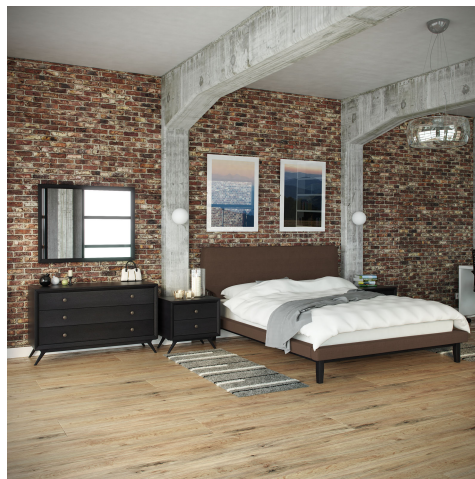

HONORMILL

NEED ASSISTANCE OR CUSTOM QUOTE? CALL: 212-560-5977 www.HONORMILL.com

Bethany 5 Piece Queen Bedroom Set

\$0.00

Description

Broad and luxurious, the Bethany Bedroom Set is an instant centerpiece for any modern bedroom. Complete with a gracefully tapered padded foam headboard and sturdy rubberwood legs, Bethany is a sight to behold for both its class and comfort. The Bethany queen size platform bed requires assembly and should be spot cleaned only. Headboard included. Queen size mattress not included. Box spring not needed. The nightstand, dresser and dresser mirror requires assembly and wipes clean with a dry cloth. Set Includes: One - Bethany Queen Bed Frame One - Dresser One - Mirror Two - Nightstand

Additional Information

SKU	SMODC16872
Dimensions	Overall Bed Frame Dimensions: 88"L x 77"W x 43.5"H Headboard Dimensions: 4.5"L x 36"H Floor to Bottom of Headboard: 8"H Footboard Dimensions: 4"L x 69.5"W x 4"H Side Rail Dimensions: 84"L x 4"W x 12"H Floor to top of Side Rail: 12"H Top of Slats to Bottom of Hardboard: 11"H Inside of Side Rail: 6.5"L x 61"W Actual Thickness of Side Rail: 4"W Overall Nightstand Dimensions: 16"L x 22"W x 21"H Drawer Dimensions: 13"L x 17"W x 4"H Drawer Frame Dimensions: 13"L x 0.5"W x 5"H Base Dimensions: 5"L x 22"W x 5"H Overall Dresser Dimensions: 18"L x 47.5"W x 28.5"H Height of Inner Drawer Space: 42.5"W x 4.5"H widest part of the table: 47.5"W depth of inner drawer space: 12.5"H Overall Mirror Dimensions: 1"L x 31.5"W x 39.5"H Overall Product Dimensions: 88"L x 168.5"W x 68"H