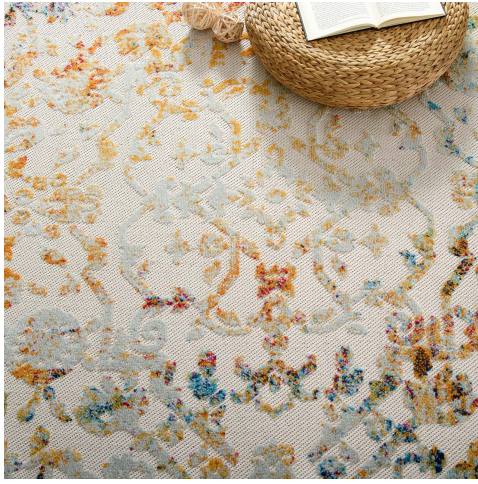

HONORMILL

NEED ASSISTANCE OR CUSTOM QUOTE? CALL: 212-560-5977 www.HONORMILL.com

Reflect Primrose Ornate Floral Lattice 8X10 Indoor/Outdoor Area Rug

\$281.00

Description

Make a sophisticated statement with the Primrose Vintage Ornate Floral Lattice Indoor and Outdoor Area Rug from the Reflect Collection. Patterned with an elegant vintage design, Primrose is a durable machine-woven polypropylene sisal rug. Featuring a distressed ornate floral lattice design with a low two-tier pile weave and gripping rubber bottom, this all-weather area rug is a perfect addition to the outdoor patio, porch, deck, or inside the house in the living room, bedroom, kitchen or dining room. Primrose is a pet and family-friendly, fade and stain resistant rug with easy maintenance. Hose down or vacuum periodically. Create a contemporary play area for kids and pets in high-traffic areas while protecting your floor from spills and heavy furniture with this carefree decor solution. Set Includes: One - Reflect Primrose Distressed Vintage Ornate Floral Lattice 8x10 Indoor and Outdoor Area Rug

Additional Information

SKU	SMODC18267
Dimensions	Overall Product Dimensions: 122"L x 94.5"W x 0.5"H