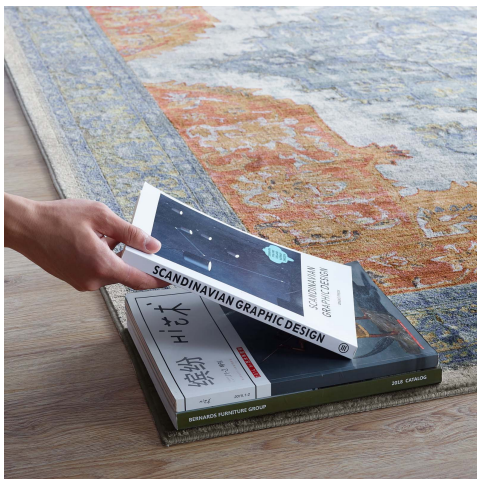

HONORMILL

NEED ASSISTANCE OR CUSTOM QUOTE? CALL: 212-560-5977 www.HONORMILL.com

Citlali Distressed Southwestern Aztec 8X10 Area Rug

\$640.00

Description

Update your decor with the Citlali Distressed Southwestern Aztec Area Rug. Patterned with a vibrant design, Citlali is a cross woven polyester rug. Complete with a gripping rubber bottom, Citlali enhances traditional and contemporary modern decors while outlasting everyday use. Featuring a colorful southwestern design with a low pile machine-loomed weave, this area rug is a perfect addition to the living room, bedroom, entryway, kitchen, dining room or family room. Citlali is a family-friendly stain resistant rug with easy maintenance. Vacuum regularly and spot clean with diluted soap or detergent as needed. Create a comfortable play area for kids and pets while protecting your floor from spills and heavy furniture with this carefree decor update for high traffic areas of your home. Set Includes: One - Citlali Distressed Southwestern Aztec 8x10 Area Rug

Additional Information

SKU	SMODC18047
Dimensions	Overall Product Dimensions: 122"L x 94.5"W x .5"H