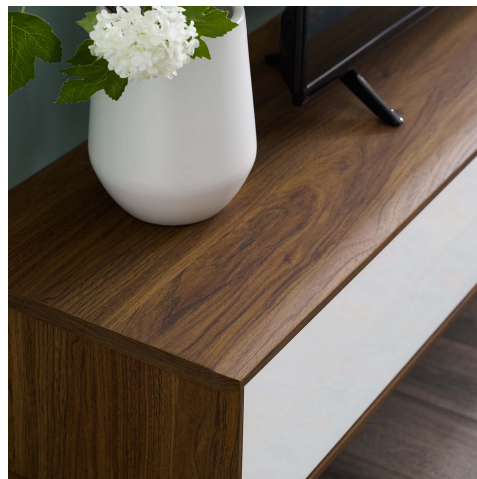

HONORMILL

NEED ASSISTANCE OR CUSTOM QUOTE? CALL: 212-560-5977 www.HONORMILL.com

Envision 70" Media Console Wood Tv Stand

\$446.00

Description

Elevate your entertainment decor with the Envision 70 Media Console TV Stand. Featuring an elegant mid-century silhouette, Envision comes with two sliding white doors for versatile concealed and open storage space, and a full-extension center glide drawer with a cable management hole for spacious media storage. Made of durable particleboard and MDF with walnut grain laminate and flared and tapered legs, store your game system, DVD or Blue-ray player in style while keeping your visual space clean with this versatile media console TV stand. Envision accommodates flat screen TVs up to 78 inches. Set Includes: One - Envision 70" Media Console TV Stand

Additional Information

SKU	SMODC15242
Dimensions	Overall Product Dimensions: 70"L x 13.5"W x 17"H Inner Drawer Dimensions: 22.5"W x 7.5"H Drawer Frame Dimensions: 0.5"W x 8"H Table Top Thickness: 1"H