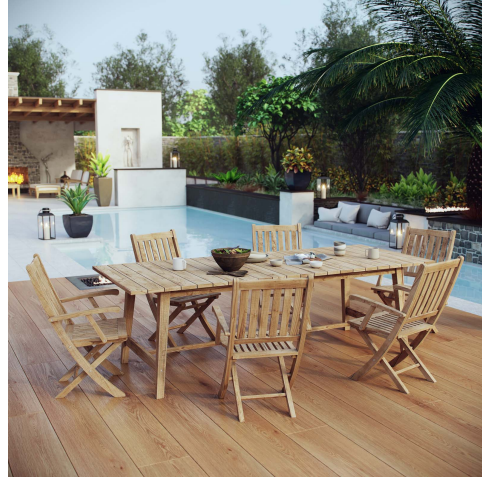

## Marina 7 Piece Outdoor Patio Teak Outdoor Dining Set

\$3,400.00

## Description

Harbor your greatest expectations with this luxurious solid teak wood outdoor set. Marina has a seating arrangement perfect for every member of your crew as you breathe the fresh, crisp air of a day spent with friends and family. Known for its natural ability to withstand extreme weather conditions, teak is the wood selection of choice for long-lasting outdoor furnishings. Now you can enjoy Marina's durable construction and all-weather cushions, alongside a modern design that persistently looks new and welcoming. Assembly required. Set Includes: One - Dorset Table Six - Marina Folding Chair