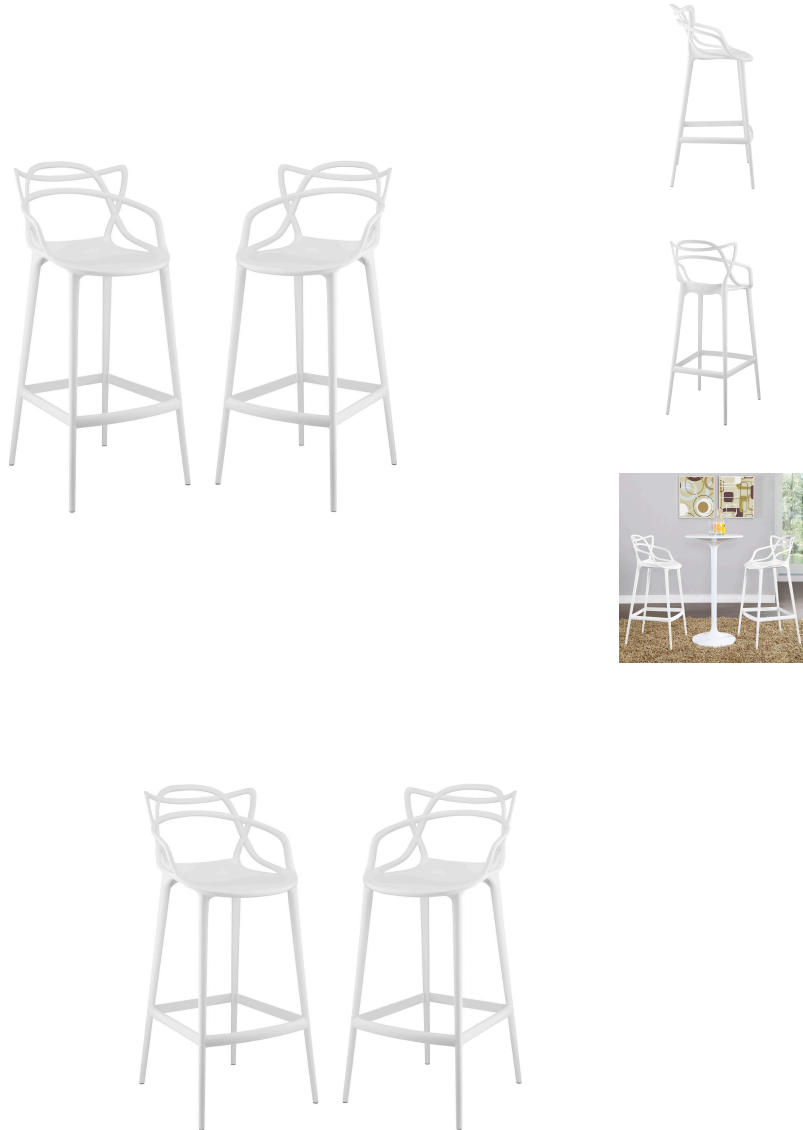

HONORMILL

NEED ASSISTANCE OR CUSTOM QUOTE? CALL: 212-560-5977 www.HONORMILL.com

Entangled Bar Stool Set Of 2

\$496.00

Description

Twists and turns greet you at every turn with the Entangled bar stool. Designed to portray verdant growth amidst organic conditions, there is no staged pretension here. Unabashedly, Entangled is a molded plastic bar chair that conveys the complexity of drive and ambition, love and life. Outfitted with foot caps to prevent your floor from scratching, the Entangled bar stool comes fully assembled with an easy wipe clean surface. Set Includes: Two - Entangled Bar Stool

Additional Information

| | |
|------------|--|
| SKU | SMODC13371 |
| Dimensions | Overall Bar Stool Dimensions: 19.5"L x 21"W x 43"H Armchair Dimensions: 19.5"W x 37"H Seat Dimensions: 15.5"L x 19"W x 30.5"H Chair Legs Thickness: 1"L x 1"W Overall Product Dimensions: 19.5"L x 42"W x 43"H |