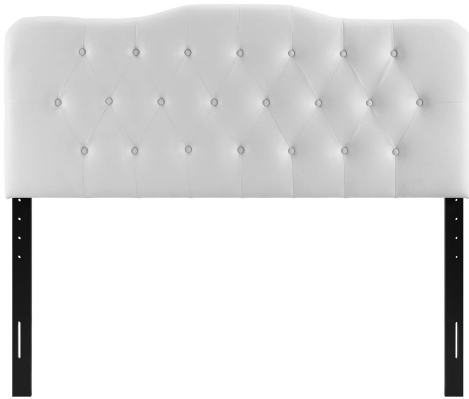

## Annabel Queen Upholstered Vinyl Headboard

\$250.00

## Description

Instill soft tones and a meaningful design with the Modway Annabel Button Tufted Faux Leather Upholstered Queen Headboard. Deep inset buttons adorn this magnificent centerpiece for your bedroom decor. Annabel Queen Headboard is made from fiberboard, plywood, and soft faux leather upholstery for a construction that is both lightweight and long-lasting. Carefully crafted with flowing contours and a richly rewarding design, this striking headboard for queen beds transforms your sleeping space decor. Set Includes: One - Annabel Queen Headboard

## Additional Information

SKU	SMODCI6684
Dimensions	Overall Product Dimensions: 4"L x 62"W x 48.5 - 56"H Bedframe Mounting Location: 4.5 - 8.5"H Mounting Location A - Height to Top of Headboard: 58"H Mounting Location A - Height to Bottom of Headboard: 30.5"H Mounting Location B - Height to Top of Headboard: 55.5"H Mounting Location B - Height to Bottom of Headboard: 28"H Mounting Location C - Height to Top of Headboard: 53"H Mounting Location C - Height to Bottom of Headboard: 25.5"H Mounting Location D - Height to Top of Headboard: 50.5"H Mounting Location D - Height to Bottom of Headboard: 23"H Floor to Top of Headboard: 48.5 - 56"H Floor to Bottom of the Headboard: 23 - 30.5"H