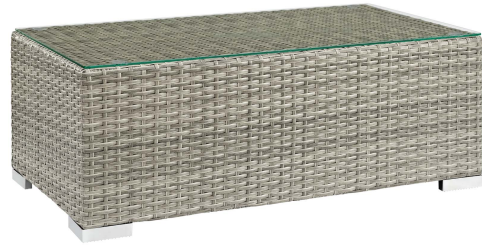

HONORMILL

NEED ASSISTANCE OR CUSTOM QUOTE? CALL: 212-560-5977 www.HONORMILL.com

Repose 8 Piece Outdoor Patio Sectional Set

\$3,061.00

Description

Enjoy the outdoors while benefiting from style and comfort. Repose offers a detailed tan and gray synthetic rattan weave with UV protection for eye-catching appeal and durability, plush 4 thick all-weather polyester cushions with contrasting color French piping, non-marking foot pads, and sturdy powder-coated aluminum framed seats and ottomans that support up to 331 pounds each. Subtle style defines the Repose outdoor sectional collection making it a natural choice for enhancing your patio, backyard, or poolside gatherings. Set Includes: One - Repose Coffee Table Three - Repose Armless Chair Two - Repose Armchair Two - Repose Corner

Additional Information

SKU	SMODC14750
Dimensions	Overall Product Dimensions: 148.5"L x 90.5"W x 34"H Overall Armchair Dimensions: 32"L x 30"W x 34"H Overall Armless Chair Dimensions: 30"L x 28.5"W x 34"H Overall Coffee Table Dimensions: 19.5"L x 35.5"W x 13.5"H Overall Corner Dimensions: 30"L x 30"W x 34"H Cushion Dimensions: 28.5"L x 28.5"W x 4"H Floor to Top of Seat: 17.5"H