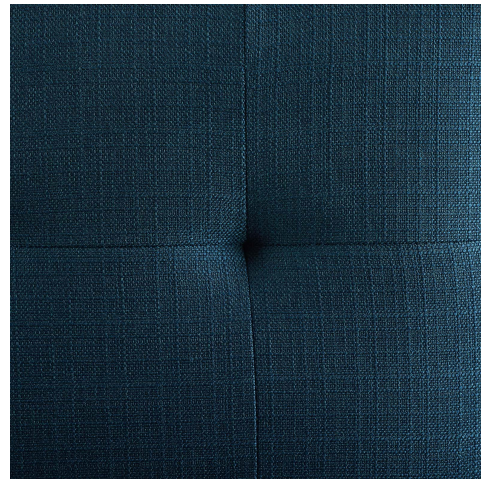

HONORMILL

NEED ASSISTANCE OR CUSTOM QUOTE? CALL: 212-560-5977 www.HONORMILL.com

Privy Gold Stainless Steel Upholstered Fabric Counter Stool

\$316.00

Description

Maximize your dining room decor with Privy. A glam deco kitchen counter stool, Privy features soft and durable fabric upholstery for a streamlined modern look. This counter height stool rests atop a sleek gold stainless steel geometric base with a footrest that will elevate your dining experience. No assembly required. Counter Stool Weight Capacity: 331 lbs. Set Includes: One - Privy Gold Stainless Steel Counter Stool

Additional Information

SKU	SMODC16312
Dimensions	Overall Product Dimensions: 19"L x 23"W x 36.5"H Seat Dimensions: 17"L x 19"W x 24.5"H Backrest Dimensions: 3.5"L x 19"W x 12"H Cushion Thickness: 4.5"H Base Dimensions: 22.5"L x 18"W