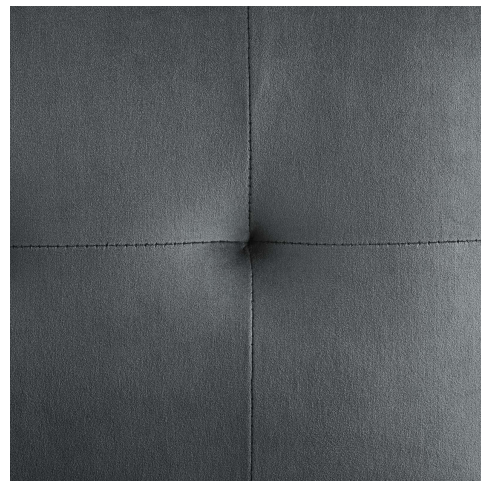

HONORMILL

NEED ASSISTANCE OR CUSTOM QUOTE? CALL: 212-560-5977 www.HONORMILL.com

Privy Gold Stainless Steel Performance Velvet Counter Stool

\$382.00

Description

Maximize your dining room decor with Privy. A glam deco kitchen counter stool, Privy features soft and stain-resistant performance velvet upholstery for a streamlined modern look. This counter height stool rests atop a sleek gold stainless steel geometric base with a footrest that will elevate your dining experience. No assembly required. Counter Stool Weight Capacity: 331 lbs. Set Includes: One - Privy Gold Stainless Steel Counter Stool

Additional Information

SKU	SMODC16316
Dimensions	Overall Product Dimensions: 19"L x 23.5"W x 36.5"H Seat Dimensions: 17"L x 19"W x 24.5"H Backrest Dimensions: 3.5"L x 19"W x 12"H Base Dimensions: 23.5"L x 18"W