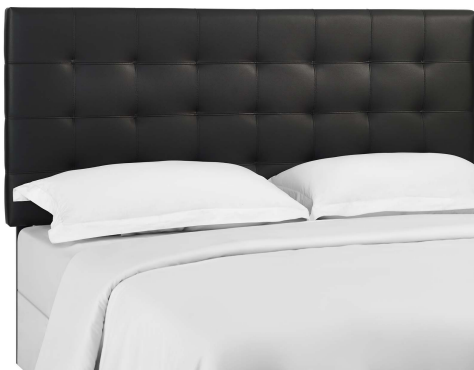

HONORMILL

NEED ASSISTANCE OR CUSTOM QUOTE? CALL: 212-560-5977 www.HONORMILL.com

Paisley Tufted King And California King Upholstered Faux Leather Headboard

\$227.00

Description

Enjoy simple elegance with the square-patterned design of Paisley. Featuring timeless biscuit tufting, Paisley updates the guest bedroom or master suite with charming appeal. A stylish king or Cali / California king headboard, Paisley is made of soft upholstered faux leather covering a durable fiberboard and plywood frame with dense foam padding. Solidly constructed with extra wide black-stained wood post legs that fit either king or California king bed frames, choose from three mounting positions with this tall, padded headboard that

ranges from 46 - 54 inches in height. The Paisley king or Cali / California king headboard is a lavish addition that offers quality support while reclining and relaxing. Set Includes: One - Paisley Tufted King and California King Headboard

Additional Information

SKU	SMODC17310
Dimensions	Overall Product Dimensions: 79.5"L x 3"W x 46 - 54"H Floor to Top of Headboard: 46 - 54"H Floor to Bottom of Headboard: 19.5 - 27.5"H