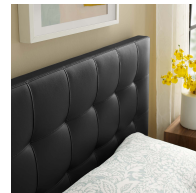

HONORMILL

NEED ASSISTANCE OR CUSTOM QUOTE? CALL: 212-560-5977 www.HONORMILL.com

Lily Twin Upholstered Vinyl Headboard

\$137.00

Description

Add elegance to your bedroom with the Modway Lily Twin Upholstered Faux Leather Tufted Headboard. Designed with just the right amount of grace, Lily is made from fiberboard, plywood, and soft faux leather upholstery for a construction that is both lightweight and long-lasting. Perfect for contemporary and modern dorm rooms, children's, teen, and guest bedrooms, sleep soundly with this headboard for twin beds. Lily Twin Headboard is a piece that imparts a sense of tranquility amidst an impressive backdrop of style. Set Includes: One - Lily Vinyl Twin Headboard

Additional Information

SKU	SMODC16677
Dimensions	Overall Product Dimensions: 3.5"L x 39"W x 45 - 52.5"H Bedframe Mounting Location: 4.5 - 8.5"H Mounting Location A - Height to Top of Headboard: 52.5"H Mounting Location A - Height to Bottom of Headboard: 30.5"H Mounting Location B - Height to Top of Headboard: 50"H Mounting Location B - Height to Bottom of Headboard: 28"H Mounting Location C - Height to Top of Headboard: 47.5"H Mounting Location C - Height to Bottom of Headboard: 25.5"H Mounting Location D - Height to Top of Headboard: 45"H Mounting Location D - Height to Bottom of Headboard: 23"H