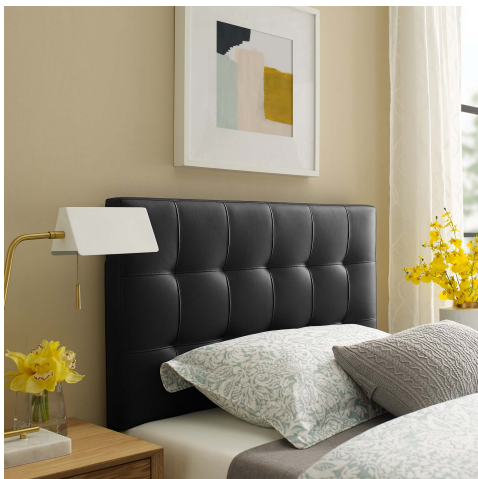

HONORMILL

NEED ASSISTANCE OR CUSTOM QUOTE? CALL: 212-560-5977 www.HONORMILL.com

Lily Twin Upholstered Vinyl Headboard

\$137.00

Description

Add elegance to your bedroom with the Modway Lily Twin Upholstered Faux Leather Tufted Headboard. Designed with just the right amount of grace, Lily is made from fiberboard, plywood, and soft faux leather upholstery for a construction that is both lightweight and long-lasting. Perfect for contemporary and modern dorm rooms, children's, teen, and guest bedrooms, sleep soundly with this headboard for twin beds. Lily Twin Headboard is a piece that imparts a sense of tranquility amidst an impressive backdrop of style. Set Includes: One - Lily Vinyl Twin Headboard

Additional Information

SKU	SMODC16677
Dimensions	Overall Product Dimensions: 3.5"L x 39"W x 45 - 52.5"H Bedframe Mounting Location: 4.5 - 8.5"H Mounting Location A - Height to Top of Headboard: 52.5"H Mounting Location A - Height to Bottom of Headboard: 30.5"H Mounting Location B - Height to Top of Headboard: 50"H Mounting Location B - Height to Bottom of Headboard: 28"H Mounting Location C - Height to Top of Headboard: 47.5"H Mounting Location C - Height to Bottom of Headboard: 25.5"H Mounting Location D - Height to Top of Headboard: 45"H Mounting Location D - Height to Bottom of Headboard: 23"H