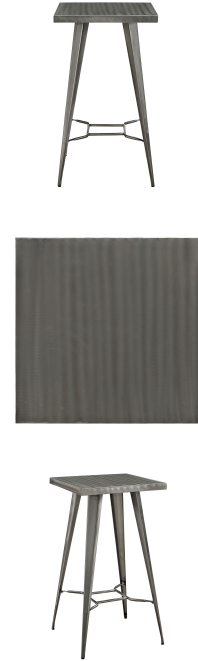

HONORMILL

NEED ASSISTANCE OR CUSTOM QUOTE? CALL: 212-560-5977 www.HONORMILL.com

Direct Metal Bar Table

\$286.00

Description

Replenish your surroundings with the Direct Table Series. Streamline decor with tapered gunmetal gray finish steel legs and top that leave plenty of room for stellar conversations. Direct aptly compliments urban and industrial dwellings with a sleek and sturdy design that keeps your visual space clean. This installment of the series is a square bar table that stands ready to enhance your bar and dining experience. Set Includes: One - Direct Bar Table

Additional Information

SKU	SMODC12560
Dimensions	Overall Product Dimensions: 23.5"L x 23.5"W x 41"H Floor to Underside of Table: 40"H Base Dimensions: 23"L x 23"W