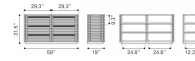

HONORMILL

NEED ASSISTANCE OR CUSTOM QUOTE? CALL: 212-560-5977 www.HONORMILL.com

Montgomery | Linea Double Dresser

\$2,100.00

Description

The linear forms of our multi-functional Montgomery series are inspired by Nathan Yong's contemporary furniture designs. Offering stylish solutions for modern home or office storage, each piece features horizontal slat detailing and is constructed from solid wood and MDF with a walnut stain and veneer finish. Our Montgomery double dresser has six easy-opening drawers making for convenient bedroom furniture storage.

Additional Information

SKU	S125656
Dimensions	W59" x H31.5 x L19"
Designer Brand	HONORMILL