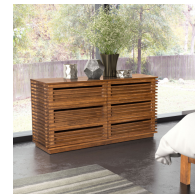

HONORMILL

NEED ASSISTANCE OR CUSTOM QUOTE? CALL: 212-560-5977 www.HONORMILL.com

Montgomery | Linea Double Dresser

\$2,100.00

Description

The linear forms of our multi-functional Montgomery series are inspired by Nathan Yong's contemporary furniture designs. Offering stylish solutions for modern home or office storage, each piece features horizontal slat detailing and is constructed from solid wood and MDF with a walnut stain and veneer finish. Our Montgomery double dresser has six easy-opening drawers making for convenient bedroom furniture storage.

Additional Information

SKU	S125656
Dimensions	W59" x H31.5 x L19"
Designer Brand	HONORMILL