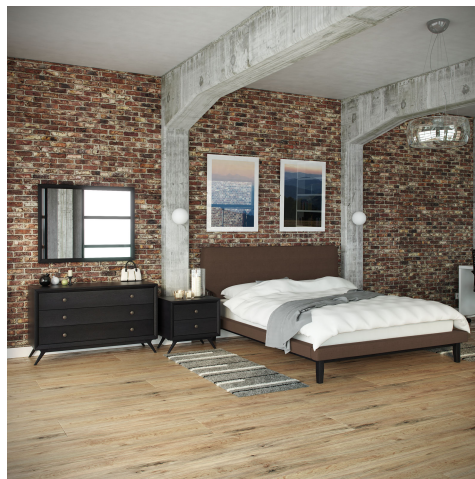

HONORMILL

NEED ASSISTANCE OR CUSTOM QUOTE? CALL: 212-560-5977 www.HONORMILL.com

Bethany 4 Piece Queen Bedroom Set

\$0.00

Description

Broad and luxurious, the Bethany Bedroom Set is an instant centerpiece for any modern bedroom. Complete with a gracefully tapered padded foam headboard and sturdy rubberwood legs, Bethany is a sight to behold for both its class and comfort. The Bethany queen size platform bed requires assembly and should be spot cleaned only. Headboard included. Queen size mattress not included. Box spring not needed. The nightstand, dresser and dresser mirror requires assembly and wipes clean with a dry cloth. Set Includes: One - Bethany Queen Bed Frame One - Dresser One - Mirror One - Nightstand

Additional Information

SKU	SMODC16867
Dimensions	Overall Bed Frame Dimensions: 88"L x 77"W x 43.5"H Headboard Dimensions: 4.5"L x 36"H Floor to Bottom of Headboard: 8"H Footboard Dimensions: 4"L x 69.5"W x 4"H Side Rail Dimensions: 84"L x 4"W x 12"H Floor to top of Side Rail: 12"H Top of Slats to Bottom of Hardboard: 11"H Inside of Side Rail: 6.5"L x 61"W Actual Thickness of Side Rail: 4"W Overall Nightstand Dimensions: 16"L x 22"W x 21"H Drawer Dimensions: 13"L x 17"W x 4"H Drawer Frame Dimensions: 13"L x 0.5"W x 5"H Base Dimensions: 5"L x 22"W x 5"H Overall Dresser Dimensions: 18"L x 47.5"W x 28.5"H Height of Inner Drawer Space: 42.5"W x 4.5"H widest part of the table: 47.5"W depth of inner drawer space: 12.5"H Overall Mirror Dimensions: 1"L x 31.5"W x 39.5"H Overall Product Dimensions: 88"L x 146.5"W x 68"H