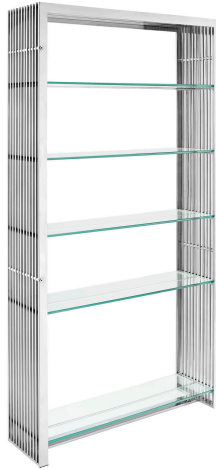

HONORMILL

NEED ASSISTANCE OR CUSTOM QUOTE? CALL: 212-560-5977 www.HONORMILL.com

Gridiron Stainless Steel Bookshelf

\$1,453.00

Description

The conduit design of this Gridiron series installment artfully blends stainless steel tubing with five tempered glass shelves. Modernism used to be about extremes. Wild shapes and patterns that don't dare resemble its predecessors. We've reached an age of maturity of sorts. We appreciate style, but all the more, we respect those designs that represent a blending of cultures. The Gridiron stainless steel shelving unit is famous not for its radical shape, but for the strategic transcendence that it provides. Set Includes: One - Gridiron Stainless Steel Stand

Additional Information

SKU	SMODC11540
Dimensions	Overall Product Dimensions: 39.5"L x 11.5"W x 71"H Shelf Dimensions: 37.5"L x 10"W x .5"H Bottom Shelf Height: 19.5"H Middle Shelves Height: 11.5"H