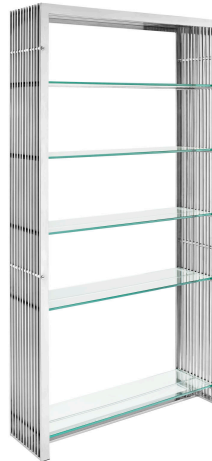

HONORMILL

NEED ASSISTANCE OR CUSTOM QUOTE? CALL: 212-560-5977 www.HONORMILL.com

Gridiron Stainless Steel Bookshelf

\$1,453.00

Description

The conduit design of this Gridiron series installment artfully blends stainless steel tubing with five tempered glass shelves. Modernism used to be about extremes. Wild shapes and patterns that don't dare resemble its predecessors. We've reached an age of maturity of sorts. We appreciate style, but all the more, we respect those designs that represent a blending of cultures. The Gridiron stainless steel shelving unit is famous not for its radical shape, but for the strategic transcendence that it provides. Set Includes: One - Gridiron Stainless Steel Stand

Additional Information

SKU	SMODC11540
Dimensions	Overall Product Dimensions: 39.5"L x 11.5"W x 71"H Shelf Dimensions: 37.5"L x 10"W x .5"H Bottom Shelf Height: 19.5"H Middle Shelves Height: 11.5"H