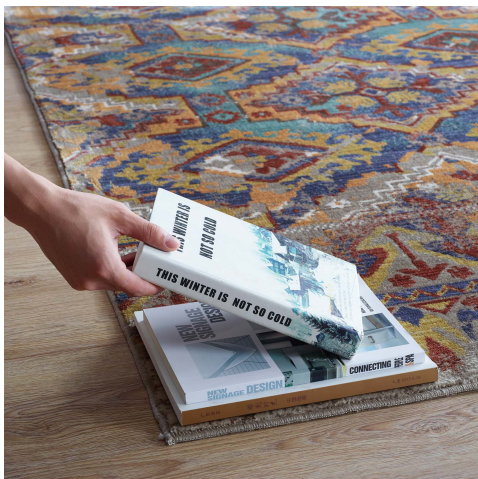

HONORMILL

NEED ASSISTANCE OR CUSTOM QUOTE? CALL: 212-560-5977 www.HONORMILL.com

Centehua Distressed Southwestern Aztec 5X8 Area Rug

\$317.00

Description

Update your decor with the Centehua Distressed Southwestern Aztec Area Rug. Patterned with a vibrant design, Centehua is a cross woven polyester rug. Complete with a gripping rubber bottom, Centehua enhances traditional and contemporary modern decors while outlasting everyday use. Featuring a colorful southwestern design with a low pile machine-loomed weave, this area rug is a perfect addition to the living room, bedroom, entryway, kitchen, dining room or family room. Centehua is a family-friendly stain resistant rug with easy maintenance. Vacuum regularly and spot clean with diluted soap or detergent as needed. Create a comfortable play area for kids and pets while protecting your floor from spills and heavy furniture with this carefree decor update for high traffic areas of your home. Set Includes: One - Centehua Distressed Southwestern Aztec 5x8 Area Rug

Additional Information

SKU	SMODC18034
Dimensions	Overall Product Dimensions: 90.5"L x 63"W x .5"H