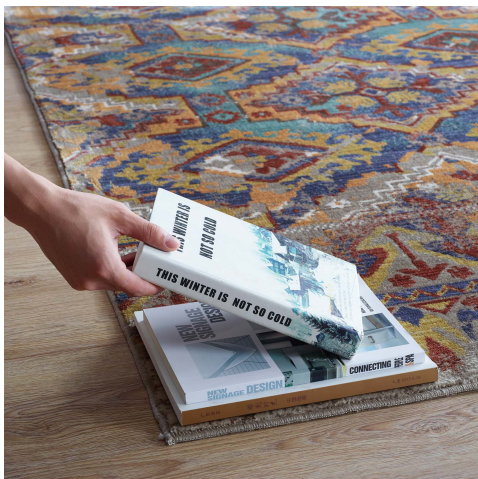

HONORMILL

NEED ASSISTANCE OR CUSTOM QUOTE? CALL: 212-560-5977 www.HONORMILL.com

Centehua Distressed Southwestern Aztec 8X10 Area Rug

\$640.00

Description

Update your decor with the Centehua Distressed Southwestern Aztec Area Rug. Patterned with a vibrant design, Centehua is a cross woven polyester rug. Complete with a gripping rubber bottom, Centehua enhances traditional and contemporary modern decors while outlasting everyday use. Featuring a colorful southwestern design with a low pile machine-loomed weave, this area rug is a perfect addition to the living room, bedroom, entryway, kitchen, dining room or family room. Centehua is a family-friendly stain resistant rug with easy maintenance. Vacuum regularly and spot clean with diluted soap or detergent as needed. Create a comfortable play area for kids and pets while protecting your floor from spills and heavy furniture with this carefree decor update for high traffic areas of your home. Set Includes: One - Centehua Distressed Southwestern Aztec 8x10 Area Rug

Additional Information

SKU	SMODC18035
Dimensions	Overall Product Dimensions: 122"L x 94.5"W x .5"H