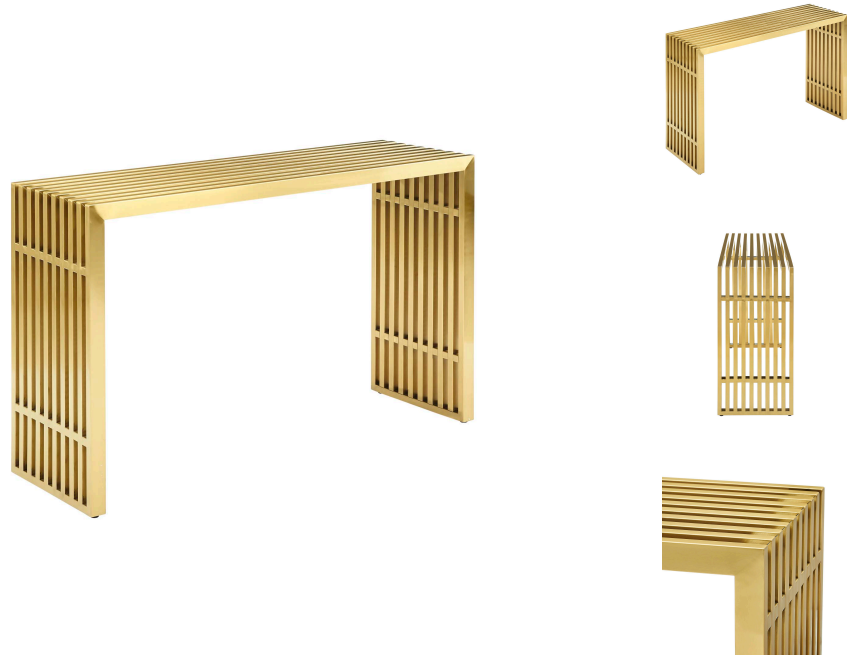

HONORMILL

NEED ASSISTANCE OR CUSTOM QUOTE? CALL: 212-560-5977 www.HONORMILL.com

Gridiron Stainless Steel Console Table

\$895.00

Description

Straight lines were once deemed the realm of strict logic. This conduit design accomplishes something quite profound. It blends linear components with a stylish gold-colored stainless steel tubular effect. Modernism used to be about extremes. Wild shapes and patterns that don't dare resemble its predecessors. We've reached an age of maturity of sorts. We appreciate style, but all the more, we respect those designs that represent a blending of cultures. The Gridiron tubular stainless steel console table is famous not for its radical shape, but for the strategic transcendence that it provides. Gridiron is perfect for reception rooms, living and lounge areas, and any other place in need of transformation. Comes fully

assembled. Set Includes: One - Gridiron Console Table

Additional Information

SKU	SMODC14816
Dimensions	Overall Product Dimensions: 46.5"L x 15"W x 29"H