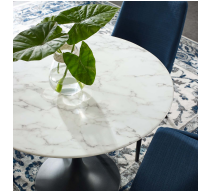

## Saarinen Tulip 36" Round Artificial Marble Dining Table

\$794.00

### Description

Reflecting a seamless organic shape and timeless form, the Lippa dining table has become a symbol of modernism for over the past 60 years. Before its release, homes were filled with clunky remnants of an industrial age long gone by. But in order to advance into the new world, homes first had to transition from the traditional square table, into a piece that connoted progress. The base and dimensions are true to the original specifications, while the table's circular artificial marble top, and tapered metal base, are carefully lacquered with a scratch and chip resistant finish. Set Includes: One - Lippa 36" Round Dining Table

## Additional Information

SKU	SMODC15788
Dimensions	Overall Product Dimensions: 35.5"L x 35.5"W x 29.5"H Floor to underside of table: 27.5"H Thickness of table top: 1.5"H Width of legs: 20"W