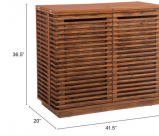

HONORMILL

NEED ASSISTANCE OR CUSTOM QUOTE? CALL: 212-560-5977 www.HONORMILL.com

Montgomery | Linea Bar Cabinet

\$1,888.00

Description

The linear forms of our multi-functional Montgomery series are inspired by Nathan Yong's contemporary furniture designs. Offering stylish solutions for modern home or office storage, each piece features horizontal slat detailing and is constructed from solid wood and MDF with a walnut stain and veneer finish. Our Montgomery bar cabinet opens with two folding extension surfaces and cupboards that feature built-in door storage, and has two internal drawers, two wine rack shelves, and ample space for glassware, bottles, and other beverage supplies.

Additional Information

SKU	S125668
Dimensions	W41.5" x H36.5" x L20"
Designer Brand	HONORMILL