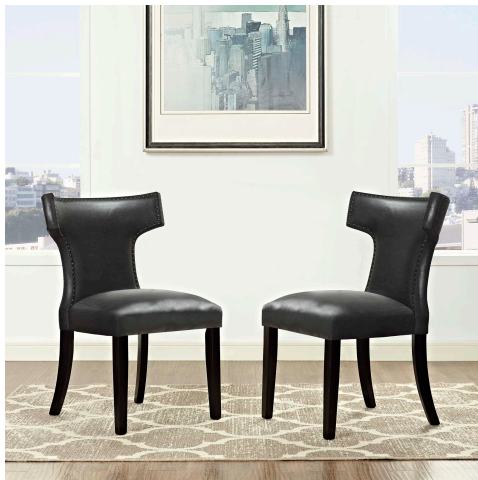

HONORMILL

NEED ASSISTANCE OR CUSTOM QUOTE? CALL: 212-560-5977 www.HONORMILL.com

Curve Dining Chair Vinyl Set Of 2

\$220.00

Description

Transform your dining decor with the broadly designed Curve Dining Side Chair. Sweeping lines complement a minimalist shape for a chic look studded with nailhead trim. Curve comes generously padded with dense foam covered in vinyl, non-marking foot caps, and delivers just the right touch of finesse with tapered wood legs. Sporting an hourglass shape, Curve works well in a variety of dining room arrangements. Set Includes: Two - Curve Dining Chair

Additional Information

SKU	SMODC16412
Dimensions	Overall Dining Chair Dimensions: 23"L x 25"W x 36"H Seat Dimensions: 17.5"L x 20.5"W x 19"H Backrest Dimensions: 23"W x 15.5"H Cushion Thickness: 4.5"H Base Dimension: 20.5"L x 19"W Overall Product Dimensions: 23"L x 50"W x 36"H