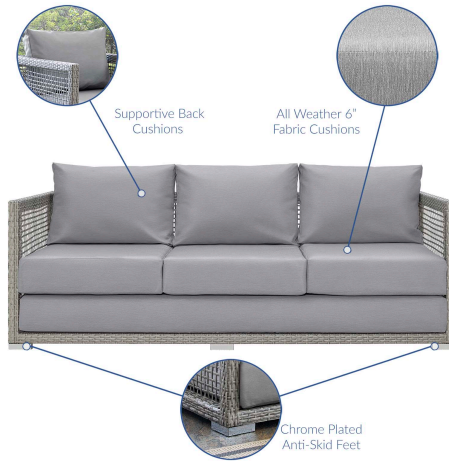

HONORMILL

NEED ASSISTANCE OR CUSTOM QUOTE? CALL: 212-560-5977 www.HONORMILL.com

Aura 4 Piece Outdoor Patio Wicker Rattan Set

\$2,587.00

Aura's Extra Wide, Deep Body Provides A Spacious And Comfortable Surface For Any Outdoor Gathering.

Description

Weave conversational threads into a rollicking good time with Aura Outdoor Patio Collection. Aura comes with a synthetic gray-on-gray tone wicker rattan weave and a powder-coated aluminum frame that delivers a softly versatile outdoor collection that shifts to meet the needs of the moment. Outfitted with machine washable and fade resistant all-weather fabric cushions, and designed with an extra wide and deep body, Aura will make your outdoor spot the focal point of good memories and festive gatherings while enhancing your patio, backyard or poolside arena. Featuring thick cushions and chrome plated anti-skid feet, enjoy spacious seating and enhanced comfort with this reliable piece of outdoor furniture. Comes fully assembled. Set Includes: One - Aura Armchair One - Aura Coffee Table One - Aura Loveseat One - Aura Sofa

Additional Information

SKU	SMODC15920
Dimensions	Overall Armchair Dimensions: 27.5"L x 32"W x 32"H Seat Dimensions: 22"L x 23.5"W x 15.5"H Armrest Dimensions: 32"L x 27.5"W x 25.5"H Overall Coffee Table Dimensions: 47"L x 24"W x 15.5"H Overall Sofa Dimensions: 75"L x 32"W x 32"H Seat Dimensions: 22"L x 15.5"H Armrest Dimensions: 32"L x 75"W x 25"H Backrest Height: 32"H Seat Cushion Dimensions: 30.5"L x 24"W x 6"H Overall Loveseat Dimensions: 32"L x 52"W x 32"H Seat Dimensions: 22"L x 48"W x 15.5"H Armrest Height: 25"H Armrest Height from Seat: 9.5"H Seat Cushion Dimensions: 30.5"L x 24"W x 6"H Back Cushion Dimensions: 4"L x 24"W x 16.5"H Overall Product Dimensions: 56"L x 219.5"W x 32"H