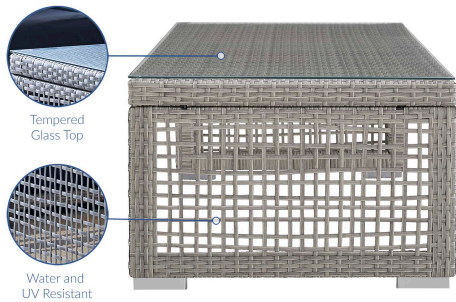

HONORMILL

NEED ASSISTANCE OR CUSTOM QUOTE? CALL: 212-560-5977 www.HONORMILL.com

Aura 4 Piece Outdoor Patio Wicker Rattan Set

\$2,587.00

Aura's Extra Wide, Deep Body Provides A Spacious And Comfortable Surface For Any Outdoor Gathering.

Description

Weave conversational threads into a rollicking good time with Aura Outdoor Patio Collection. Aura comes with a synthetic gray-on-gray tone wicker rattan weave and a powder-coated aluminum frame that delivers a softly versatile outdoor collection that shifts to meet the needs of the moment. Outfitted with machine washable and fade resistant all-weather fabric cushions, and designed with an extra wide and deep body, Aura will make your outdoor spot the focal point of good memories and festive gatherings while enhancing your patio, backyard or poolside arena. Featuring thick cushions and chrome plated anti-skid feet, enjoy spacious seating and enhanced comfort with this reliable piece of outdoor furniture. Comes fully assembled. Set Includes: One - Aura Armchair One - Aura Coffee Table One - Aura Loveseat One - Aura Sofa

Additional Information

SKU	SMODC15920
Dimensions	Overall Armchair Dimensions: 27.5"L x 32"W x 32"H Seat Dimensions: 22"L x 23.5"W x 15.5"H Armrest Dimensions: 32"L x 27.5"W x 25.5"H Overall Coffee Table Dimensions: 47"L x 24"W x 15.5"H Overall Sofa Dimensions: 75"L x 32"W x 32"H Seat Dimensions: 22"L x 15.5"H Armrest Dimensions: 32"L x 75"W x 25"H Backrest Height: 32"H Seat Cushion Dimensions: 30.5"L x 24"W x 6"H Overall Loveseat Dimensions: 32"L x 52"W x 32"H Seat Dimensions: 22"L x 48"W x 15.5"H Armrest Height: 25"H Armrest Height from Seat: 9.5"H Seat Cushion Dimensions: 30.5"L x 24"W x 6"H Back Cushion Dimensions: 4"L x 24"W x 16.5"H Overall Product Dimensions: 56"L x 219.5"W x 32"H