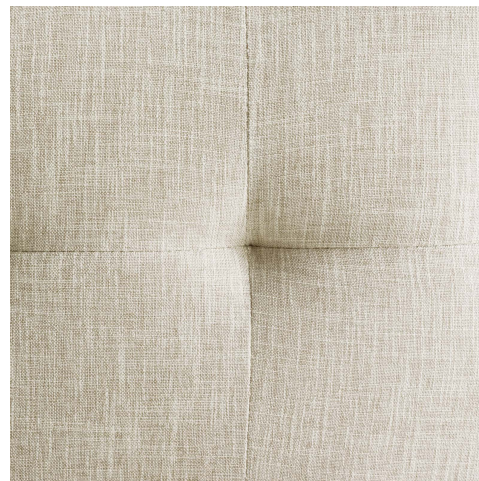

HONORMILL

NEED ASSISTANCE OR CUSTOM QUOTE? CALL: 212-560-5977 www.HONORMILL.com

Privy Black Stainless Steel Upholstered Fabric Counter Stool

\$322.00

Description

Maximize your dining room decor with Privy. A glam deco kitchen counter stool, Privy features soft and durable fabric upholstery for a streamlined modern look. This counter height stool rests atop a sleek matte black stainless steel geometric base with a footrest that will elevate your dining experience. No assembly required. Counter Stool Weight Capacity: 331 lbs. Set Includes: One - Privy Black Stainless Steel Counter Stool

Additional Information

SKU	SMODC16321
Dimensions	Overall Product Dimensions: 23.5"L x 19"W x 36.5"H Seat Dimensions: 20.5"L x 19"W x 24.5"H Backrest Dimensions: 3.5"L x 19"W x 12"H Cushion Thickness: 4.5"H