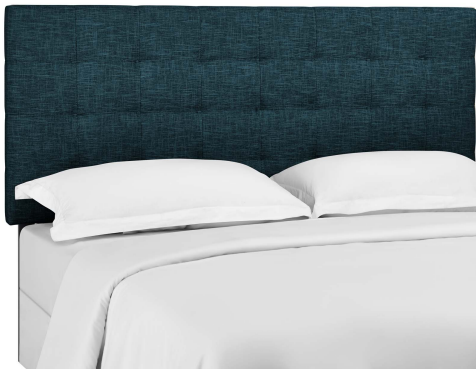

## Paisley Tufted King And California King Upholstered Linen Fabric Headboard

\$227.00

## Description

Enjoy simple elegance with the square-patterned design of Paisley. Featuring timeless biscuit tufting, Paisley updates the guest bedroom or master suite with charming appeal. A stylish king or Cali / California king headboard, Paisley is made of soft upholstered linen fabric covering a durable fiberboard and plywood frame with dense foam padding. Solidly constructed with extra wide black-stained wood post legs that fit either king or California king bed frames, choose from three mounting positions with this tall, padded headboard that ranges from 46 - 54 inches in height. The Paisley king or Cali / California king headboard is a lavish addition that offers quality support while reclining and relaxing. Set Includes: One - Paisley Tufted King and California King Headboard

## Additional Information

SKU	SMODC17301
Dimensions	Overall Product Dimensions: 79.5"L x 3"W x 46 - 54"H Floor to Top of Headboard: 46 - 54"H Floor to Bottom of Headboard: 19.5 - 27.5"H