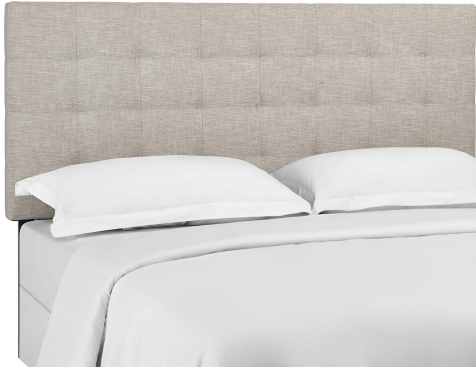

## Paisley Tufted King And California King Upholstered Linen Fabric Headboard

\$227.00

## Description

Enjoy simple elegance with the square-patterned design of Paisley. Featuring timeless biscuit tufting, Paisley updates the guest bedroom or master suite with charming appeal. A stylish king or Cali / California king headboard, Paisley is made of soft upholstered linen fabric covering a durable fiberboard and plywood frame with dense foam padding. Solidly constructed with extra wide black-stained wood post legs that fit either king or California king bed frames, choose from three mounting positions with this tall, padded headboard that ranges from 46 - 54 inches in height. The Paisley king or Cali / California king headboard is a lavish addition that offers quality support while reclining and relaxing. Set Includes: One - Paisley Tufted King and California King Headboard

## Additional Information

SKU	SMODC17301
Dimensions	Overall Product Dimensions: 79.5"L x 3"W x 46 - 54"H Floor to Top of Headboard: 46 - 54"H Floor to Bottom of Headboard: 19.5 - 27.5"H