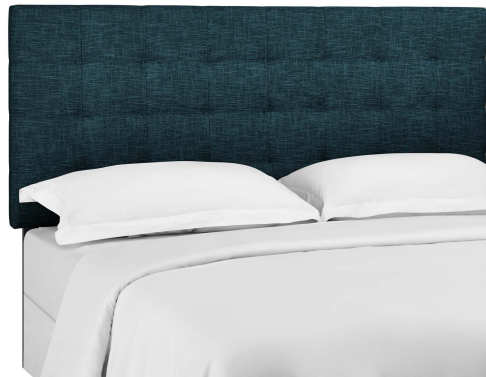

## Paisley Tufted King And California King Upholstered Linen Fabric Headboard

\$227.00

## Description

Enjoy simple elegance with the square-patterned design of Paisley. Featuring timeless biscuit tufting, Paisley updates the guest bedroom or master suite with charming appeal. A stylish king or Cali / California king headboard, Paisley is made of soft upholstered linen fabric covering a durable fiberboard and plywood frame with dense foam padding. Solidly constructed with extra wide black-stained wood post legs that fit either king or California king bed frames, choose from three mounting positions with this tall, padded headboard that ranges from 46 - 54 inches in height. The Paisley king or Cali / California king headboard is a lavish addition that offers quality support while reclining and relaxing. Set Includes: One - Paisley Tufted King and California King Headboard

## Additional Information

SKU	SMODC17301
Dimensions	Overall Product Dimensions: 79.5"L x 3"W x 46 - 54"H Floor to Top of Headboard: 46 - 54"H Floor to Bottom of Headboard: 19.5 - 27.5"H