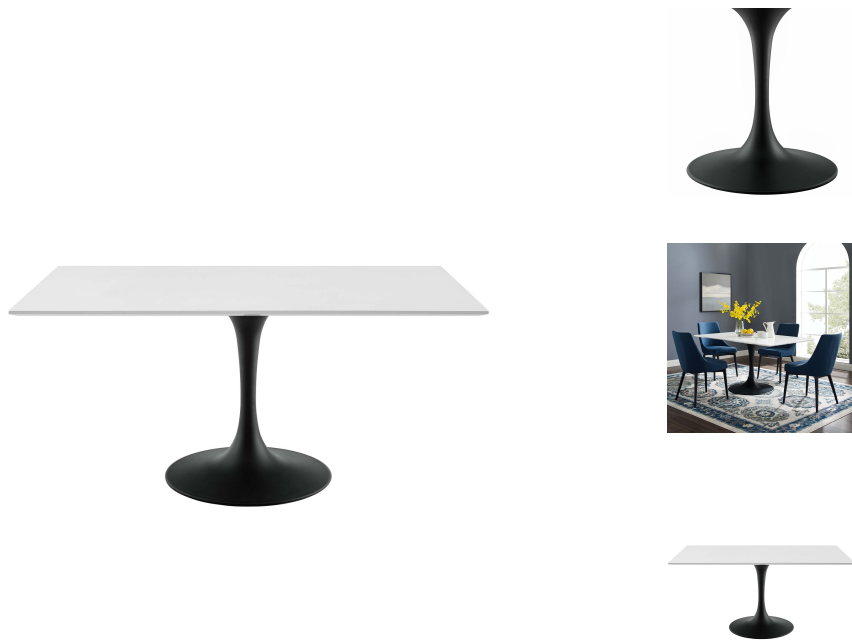

HONORMILL

NEED ASSISTANCE OR CUSTOM QUOTE? CALL: 212-560-5977 www.HONORMILL.com

Saarinen Tulip 60" Rectangle Wood Dining Table

\$1,476.00

Description

Reflecting a seamless organic shape and timeless form, the Lippa dining table has become a symbol of modernism for over the past 60 years. Before its release, homes were filled with clunky remnants of an industrial age long gone by. But in order to advance into the new world, homes first had to transition from the traditional table, into a piece that connoted progress. The base and dimensions are true to the original specifications, while the tables square white top and metal tapered base are carefully lacquered with a scratch and chip-resistant finish. Set Includes: One - Lippa 60" Rectangle Dining Table

Additional Information

SKU	SMODC15813
Dimensions	Overall Product Dimensions: 35.5"L x 60"W x 29.5"H Base Dimensions: 23.5"W