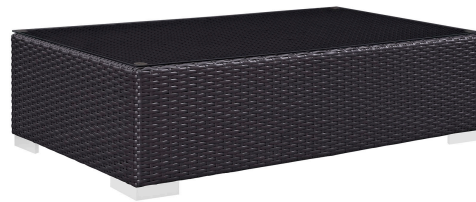

HONORMILL

NEED ASSISTANCE OR CUSTOM QUOTE? CALL: 212-560-5977 www.HONORMILL.com

Convene 5 Piece Outdoor Patio Sectional Set

\$2,740.00

Description

Gather stages of sensitivity with the Convene Outdoor Sectional series. Made with a synthetic rattan weave and a powder-coated aluminum frame, Convene is a versatile outdoor furniture set that shifts and combines according to the spontaneous needs of the moment. Outfitted with all-weather fabric cushions, leave a positive impression on friends and family while enhancing your patio, backyard, or poolside repast in this series of palpable distinction. This installment of the series is an Outdoor Patio Sectional Sofa Set. Set Includes: One - Convene Outdoor Patio Coffee Table Two - Convene Outdoor Patio Armless Two - Convene Outdoor Patio Corner

Additional Information

SKU	SMODC12772
Dimensions	Overall Product Dimensions: 67"L x 134"W x 25.5"H Overall Corner Dimensions: 35.5"L x 35.5"W x 25.5 - 33.5"H Seat Dimensions: 22.5"L x 17.5"H Armrest Height: 25.5"H Cushion Thickness: 5"H Seat Cushion Dimensions: 28.5"L x 28.5"W x 15.5"H Overall Coffee Table Dimensions: 23.5"L x 43.5"W x 12"H Overall Armless Dimensions: 35"L x 28.5"W x 25.5 - 33"H Seat Cushion Dimensions: 22.5"L x 28.5"W x 17.5"H Backrest Dimensions: 6"L x 28.5"W x 15.5"H