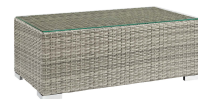

HONORMILL

NEED ASSISTANCE OR CUSTOM QUOTE? CALL: 212-560-5977 www.HONORMILL.com

Repose 6 Piece Outdoor Patio Sunbrella Sectional Set

\$3,059.00

Description

Enjoy the outdoors while benefiting from style and comfort. Repose offers a detailed tan and gray synthetic rattan weave with UV protection for eye-catching appeal and durability, plush 4 thick all-weather polyester cushions with contrasting color French piping, non-marking foot pads, and sturdy powder-coated aluminum framed seats and ottomans that support up to 331 pounds each. Subtle style defines the Repose outdoor sectional collection making it a natural choice for enhancing your patio, backyard, or poolside gatherings. Set Includes: One - Repose Coffee Table Three - Repose Sunbrella Fabric Corner Two - Repose Sunbrella Fabric Armless Chair

Additional Information

| | |
|------------|--|
| SKU | SMODC14788 |
| Dimensions | Overall Product Dimensions: 88.5"L x 88.5"W x 34"H Overall Armless Chair Dimensions: 30"L x 28.5"W x 34"H Overall Coffee Table Dimensions: 19.5"L x 35.5"W x 13.5"H Overall Corner Dimensions: 30"L x 30"W x 34"H Cushion Dimensions: 28.5"L x 28.5"W x 4"H Floor to Top of Seat: 17.5"H |