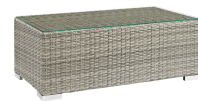

HONORMILL

NEED ASSISTANCE OR CUSTOM QUOTE? CALL: 212-560-5977 www.HONORMILL.com

Repose 6 Piece Outdoor Patio Sectional Set

\$2,231.00

Description

Enjoy the outdoors while benefiting from style and comfort. Repose offers a detailed tan and gray synthetic rattan weave with UV protection for eye-catching appeal and durability, plush 4 thick all-weather polyester cushions with contrasting color French piping, non-marking foot pads, and sturdy powder-coated aluminum framed seats and ottomans that support up to 331 pounds each. Subtle style defines the Repose outdoor sectional collection making it a natural choice for enhancing your patio, backyard, or poolside gatherings. Set Includes: One - Repose Coffee Table Three - Repose Corner Two - Repose Armless Chair

Additional Information

SKU	SMODC14782
Dimensions	Overall Product Dimensions: 88.5"L x 88.5"W x 34"H Overall Armless Chair Dimensions: 30"L x 28.5"W x 34"H Overall Coffee Table Dimensions: 19.5"L x 35.5"W x 13.5"H Overall Corner Dimensions: 30"L x 30"W x 34"H Cushion Dimensions: 28.5"L x 28.5"W x 4"H Floor to Top of Seat: 17.5"H