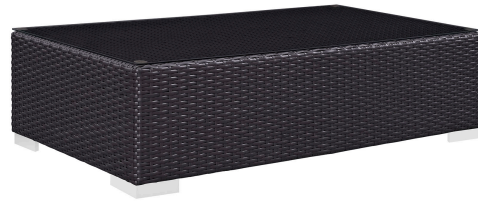

HONORMILL

NEED ASSISTANCE OR CUSTOM QUOTE? CALL: 212-560-5977 www.HONORMILL.com

Convene 7 Piece Outdoor Patio Sectional Set

\$4,115.00

Description

Gather stages of sensitivity with the Convene Outdoor Sectional series. Made with a synthetic rattan weave and a powder-coated aluminum frame, Convene is a versatile outdoor furniture set that shifts and combines according to the spontaneous needs of the moment. Outfitted with all-weather fabric cushions, leave a positive impression on friends and family while enhancing your patio, backyard, or poolside repast in this series of palpable distinction. This installment of the series is an Outdoor Patio Sectional Set. Set Includes: One - Convene Outdoor Patio Armchair One - Convene Outdoor Patio Coffee Table Three - Convene Outdoor Patio Corner Two - Convene Outdoor Patio Armless

Additional Information

SKU	SMODC12737
Dimensions	Overall Product Dimensions: 67"L x 167.5"W x 25.5"H Overall Corner Dimensions: 35.5"L x 35.5"W x 25.5 - 33.5"H Seat Dimensions: 22.5"L x 17.5"H Armrest Height: 25.5"H Cushion Thickness: 5"H Seat Cushion Dimensions: 28.5"L x 28.5"W x 15.5"H Overall Armchair Dimensions: 35"L x 37.5"W x 25.5 - 33"H Cushion Thickness: 5"H Overall Coffee Table Dimensions: 23.5"L x 43.5"W x 12"H Overall Armless Dimensions: 35"L x 28.5"W x 25.5 - 33"H Seat Cushion Dimensions: 22.5"L x 28.5"W x 17.5"H Backrest Dimensions: 6"L x 28.5"W x 15.5"H