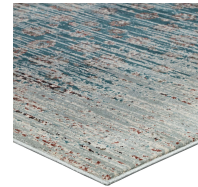

HONORMILL

NEED ASSISTANCE OR CUSTOM QUOTE? CALL: 212-560-5977 www.HONORMILL.com

Hesper Distressed Contemporary Floral Lattice 8X10 Area Rug

\$449.00

Description

Make a sophisticated statement with the Hesper Distressed Contemporary Floral Lattice Area Rug. Patterned with an elegant design, Hesper is a durable machine-woven two-ply polypropylene yarn rug. Complete with a gripping rubber bottom, Hesper enhances traditional and contemporary modern decors while outlasting everyday use. Featuring an erased floral lattice design with a low pile weave, the area rug is a perfect addition to the living room, bedroom, entryway, kitchen, dining room or family room. Hesper is a family-friendly stain resistant rug with easy maintenance. Vacuum regularly and spot clean with diluted soap or detergent as needed. Create a comfortable play area for kids and pets while protecting your floor from spills and heavy furniture with this carefree decor update for high traffic areas of your home. Set Includes: One - Hesper Distressed Contemporary Floral Lattice 8x10 Area Rug

Additional Information

SKU	SMODC18025
Dimensions	Overall Product Dimensions: 122"L x 94.5"W x 0.5"H