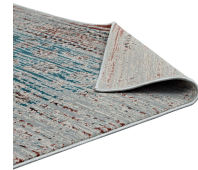

HONORMILL

NEED ASSISTANCE OR CUSTOM QUOTE? CALL: 212-560-5977 www.HONORMILL.com

Hesper Distressed Contemporary Floral Lattice 8X10 Area Rug

\$449.00

Description

Make a sophisticated statement with the Hesper Distressed Contemporary Floral Lattice Area Rug. Patterned with an elegant design, Hesper is a durable machine-woven two-ply polypropylene yarn rug. Complete with a gripping rubber bottom, Hesper enhances traditional and contemporary modern decors while outlasting everyday use. Featuring an erased floral lattice design with a low pile weave, the area rug is a perfect addition to the living room, bedroom, entryway, kitchen, dining room or family room. Hesper is a family-friendly stain resistant rug with easy maintenance. Vacuum regularly and spot clean with diluted soap or detergent as needed. Create a comfortable play area for kids and pets while protecting your floor from spills and heavy furniture with this carefree decor update for high traffic areas of your home. Set Includes: One - Hesper Distressed Contemporary Floral Lattice 8x10 Area Rug

Additional Information

SKU	SMODC18025
Dimensions	Overall Product Dimensions: 122"L x 94.5"W x 0.5"H