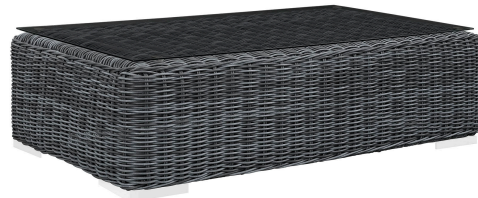

HONORMILL

NEED ASSISTANCE OR CUSTOM QUOTE? CALL: 212-560-5977 www.HONORMILL.com

Summon 12 Piece Outdoor Patio Sunbrella Sectional Set

\$11,047.00

Description

Experience the outdoors with exceptional comfort and quality. Summon Outdoor Patio Sectional Sofa set offers an exquisite two-tone synthetic rattan weave, plush all-weather cushions with industry-leading Sunbrella fabric, UV protection, and a sturdy powder-coated aluminum frame. Featuring an elegant modern look, Summon Patio Sectional Sofa Set is part of an avant-garde outdoor sectional series well-equipped for enhancing patio, backyard, or poolside gatherings. This installment of the series is an Outdoor Patio Furniture set with Coffee Table. Set Includes: One - Summon Rattan Outdoor Patio Chaise Lounge One - Summon Rattan Outdoor Patio Coffee Table One - Summon Rattan Outdoor Patio Side Table One - Summon Rattan Outdoor Patio Square Ottoman Two - Summon Rattan Outdoor Patio Armchairs Two - Summon Rattan Outdoor Patio Armless Chairs Two - Summon Rattan Outdoor Patio Left Arm Loveseats Two - Summon Rattan Outdoor Patio Ottomans

Additional Information

SKU	SMODC12310
Dimensions	Overall Product Dimensions: 157"L x 177"W x 25"H Overall Armchair Dimensions: 35"L x 35"W x 25"H Overall Coffee Table Dimensions: 23.5"L x 43.5"W x 12"H Overall Side Table Dimensions: 17.5"L x 17.5"W x 17.5"H Overall Armless Dimensions: 29"L x 35"W x 25"H Overall Ottoman Dimensions: 21.5"L x 26"W x 12"H Overall Left Arm Loveseat Dimensions: 55"L x 35"W x 25"H Overall Square Ottoman Dimensions: 35"L x 35"W x 12"H Overall Chaise Lounge Dimensions: 79"L x 30"W x 14"H