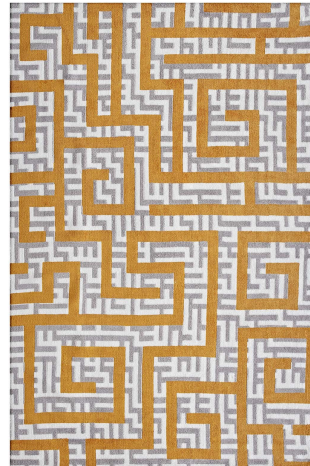

HONORMILL

NEED ASSISTANCE OR CUSTOM QUOTE? CALL: 212-560-5977 www.HONORMILL.com

Nahia Geometric Maze 8X10 Area Rug

\$497.00

Description

Make a sophisticated statement with the Nahia Geometric Maze Area Rug. Patterned with an elegant modern design, Nahia is a soft machine-woven polyester microfiber rug that offers wide-ranging support and an exquisitely plush and cozy feeling underfoot. Complete with a jute fabric bottom, Nahia enhances traditional and contemporary modern decors while outlasting everyday use. Featuring a stylish trellis design with a high density weave, this non-shedding area rug is the perfect addition to a living room, bedroom, entryway, kitchen, dining room, or family room. Nahia is a family-friendly stain resistant rug with easy maintenance. Vacuum regularly and spot clean with diluted soap or detergent as needed. Create a comfortable play area for kids and pets while protecting your floors with this carefree decor update for your home. Set Includes: One - Nahia Geometric Maze 8x10 Area Rug

Additional Information

SKU	SMODC17938
Dimensions	Overall Product Dimensions: 120"L x 96"W x 0.5"H