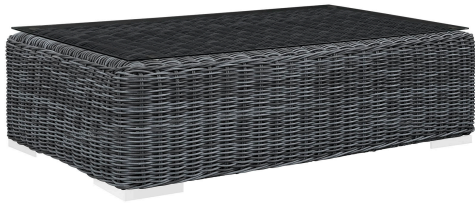

HONORMILL

NEED ASSISTANCE OR CUSTOM QUOTE? CALL: 212-560-5977 www.HONORMILL.com

Summon 5 Piece Outdoor Patio Sunbrella Sectional Set

\$4,735.00

Description

Experience the outdoors with exceptional comfort and quality. Summon Outdoor Patio Sectional Sofa set offers an exquisite two-tone synthetic rattan weave, plush all-weather cushions with industry-leading Sunbrella fabric, UV protection, and a sturdy powder-coated aluminum frame. Featuring an elegant modern look, Summon Patio Sectional Sofa Set is part of an avant-garde outdoor sectional series well-equipped for enhancing patio, backyard, or poolside gatherings. This installment of the series is an Outdoor Patio Furniture set with Coffee Table. Set Includes: One - Summon Rattan Outdoor Patio Coffee Table One - Summon Rattan Outdoor Patio Corner One - Summon Rattan Outdoor Patio Right Arm Chaise Two - Summon Rattan Outdoor Patio Armless Chairs

Additional Information

SKU	SMODC12318
Dimensions	Overall Product Dimensions: 120"L x 53"W x 25"H Overall Coffee Table Dimensions: 23.5"L x 43.5"W x 12"H Overall Armless Dimensions: 29"L x 35"W x 25"H Overall Corner Dimensions: 35"L x 35"W x 25"H Overall Right Arm Chaise Dimensions: 62.5"L x 35"W x 25"H