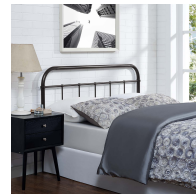

## Serena Full Steel Headboard

\$111.00

## Description

Imbue your room with the rustic grace of the Modway Serena Vintage Metal Full Headboard. Complement modern farmhouse decor with solidly constructed vintage styled steel piping and sturdy frame. Serena Full Headboard comes with a reinforced center ladder beam and non-marking foot caps, and comes designed with whispers of nostalgia and a fluid simplicity that effortlessly enhances modern farmhouse and cottage style decors. Set Includes: One - Serena Full Steel Headboard