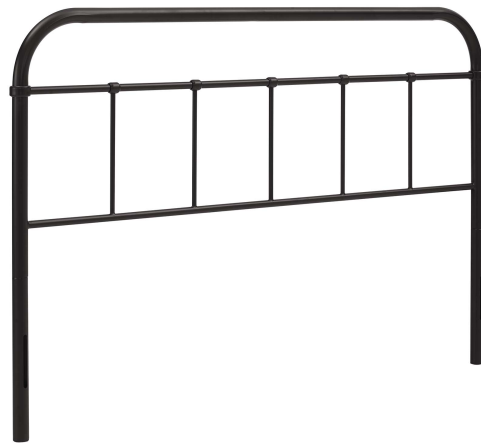

## Serena Queen Steel Headboard

\$114.00

## Description

Imbue your room with the rustic grace of the Modway Serena Vintage Metal Queen Headboard. Complement modern farmhouse decor with solidly constructed vintage styled steel piping and sturdy frame. Serena Queen Headboard comes with a reinforced center ladder beam and non-marking foot caps, and comes designed with whispers of nostalgia and a fluid simplicity that effortlessly enhances modern farmhouse and cottage style decors. Set Includes: One - Serena Queen Steel Headboard

## Additional Information

SKU	SMODC17117
Dimensions	Overall Product Dimensions: 2"L x 60"W x 40.5"H Headboard Dimensions: 60"W x 40.5"H