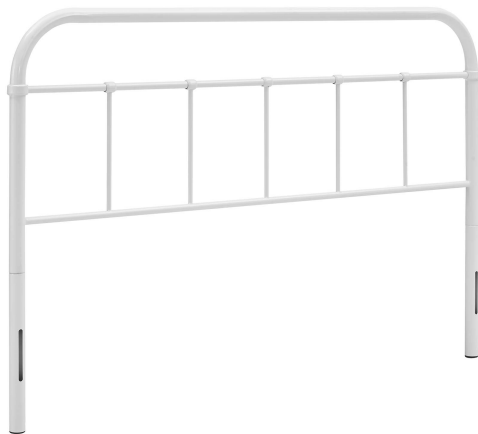

## Serena Queen Steel Headboard

\$114.00

## Description

Imbue your room with the rustic grace of the Modway Serena Vintage Metal Queen Headboard. Complement modern farmhouse decor with solidly constructed vintage styled steel piping and sturdy frame. Serena Queen Headboard comes with a reinforced center ladder beam and non-marking foot caps, and comes designed with whispers of nostalgia and a fluid simplicity that effortlessly enhances modern farmhouse and cottage style decors. Set Includes: One - Serena Queen Steel Headboard

## Additional Information

SKU	SMODC17117
Dimensions	Overall Product Dimensions: 2"L x 60"W x 40.5"H Headboard Dimensions: 60"W x 40.5"H