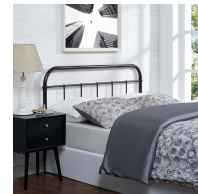

## Serena Queen Steel Headboard

\$114.00

## Description

Imbue your room with the rustic grace of the Modway Serena Vintage Metal Queen Headboard. Complement modern farmhouse decor with solidly constructed vintage styled steel piping and sturdy frame. Serena Queen Headboard comes with a reinforced center ladder beam and non-marking foot caps, and comes designed with whispers of nostalgia and a fluid simplicity that effortlessly enhances modern farmhouse and cottage style decors. Set Includes: One - Serena Queen Steel Headboard

## Additional Information

SKU	SMODC17117
Dimensions	Overall Product Dimensions: 2"L x 60"W x 40.5"H Headboard Dimensions: 60"W x 40.5"H