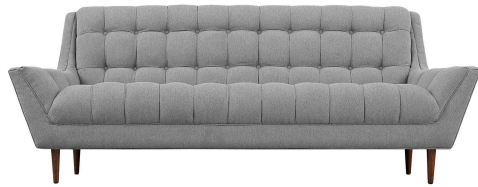

HONORMILL

NEED ASSISTANCE OR CUSTOM QUOTE? CALL: 212-560-5977 www.HONORMILL.com

Response Upholstered Fabric Sofa

\$1,891.00

Description

Embrace leisure time with the artfully designed Response Collection. Exquisitely crafted with a tufted seat and back, gently sloping arms, and adorable design, Response comes well-loved for all the right reasons. Dense foam padding ensures comfort, while the well-orchestrated style will energize your space. Tapered wood legs with non-marketing foot caps finish off this piece of distinction and estimable appeal. Set Includes: One - Response Sofa

Additional Information

| | |
|------------|---|
| SKU | SMODC11965 |
| Dimensions | Overall Product Dimensions: 37.5"L x 89"W x 35.5"H Seat Dimensions: 24"L x 72"W x 18"H Armrest Dimensions: 22"H Backrest Dimensions: 73"W x 17.5"H Armrest Height from Seat: 4"H Base Dimensions: 89"W |