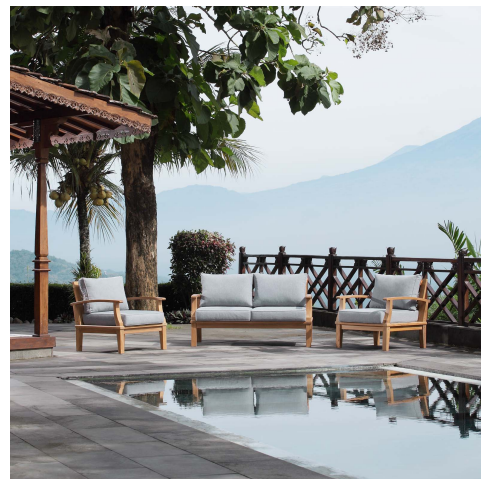

HONORMILL

NEED ASSISTANCE OR CUSTOM QUOTE? CALL: 212-560-5977 www.HONORMILL.com

Marina 3 Piece Outdoor Patio Teak Set

\$2,773.00

Description

Harbor your greatest expectations with the luxurious Marina Teak Wood Outdoor Patio Furniture Sofa Sectional set. Marina Patio Furniture series has a seating arrangement perfect for every member of your crew as you breathe the fresh, crisp air of a day spent with friends and family. Known for its natural ability to withstand extreme weather conditions, teak is the wood selection of choice for long-lasting outdoor patio furniture. Now you can enjoy Marina Teak Wood Outdoor Sectional Sofa set with its durable construction and all-weather cushions, alongside a modern design that persistently looks new and welcoming in your patio seating environs. Assembly required. Set Includes: One - Marina Teak Sofa Two - Marina Teak Armchair

Additional Information

SKU	SMODC11560
Dimensions	Overall Product Dimensions: 97.5"L x 119.5"W x 31.5"H Overall Sofa Dimensions: 32.5"L x 56.5"W x 31.5"H Overall Armchair Dimensions: 31.5"L x 32.5"W x 31.5"H Backrest Height: 20"H Armrest Height: 12"H Seat Dimensions: 31"L x 26"W x 12"H