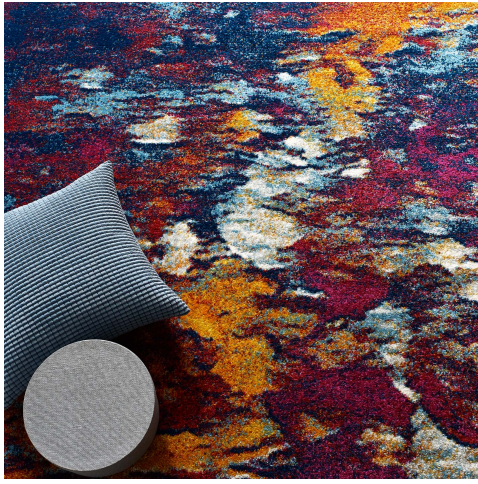

HONORMILL

NEED ASSISTANCE OR CUSTOM QUOTE? CALL: 212-560-5977 www.HONORMILL.com

Entourage Foliage Contemporary Modern Abstract 5X8 Area Rug

\$127.00

Description

Make a sophisticated statement with the Foliage Contemporary Modern Abstract Area Rug from the Entourage Collection. Patterned with a vibrant abstract design, Foliage is a durable machine-woven frise polypropylene rug. Complete with a durable rubber bottom, Foliage enhances traditional and contemporary modern decors while outlasting everyday use. Featuring a striking abstract design with a high density low pile weave and subtle distressed effect, this non-shedding area rug is a perfect addition to the living room, bedroom, entryway, kitchen, dining room or family room. Foliage is a family-friendly stain resistant rug with easy maintenance. Vacuum regularly and spot clean with diluted soap or detergent as needed. Create a comfortable play area for kids and pets while protecting your floor from spills and heavy furniture with this carefree decor update for high traffic areas of your home. Set Includes: One - Entourage Foliage Contemporary Modern Abstract 5x8 Area Rug

Additional Information

SKU	SMODC18238
Dimensions	Overall Product Dimensions: 90.5"L x 63"W x 0.5"H