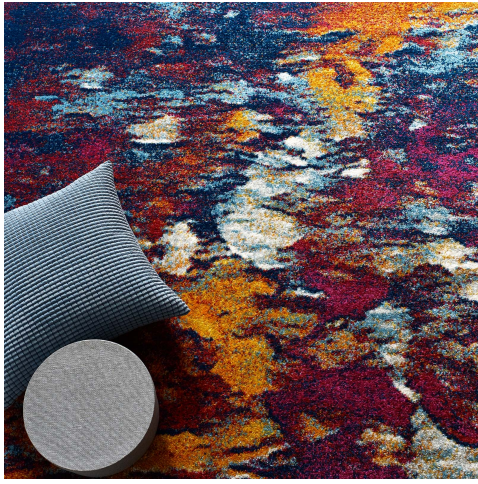

HONORMILL

NEED ASSISTANCE OR CUSTOM QUOTE? CALL: 212-560-5977 www.HONORMILL.com

Entourage Foliage Contemporary Modern Abstract 8X10 Area Rug

\$259.00

Description

Make a sophisticated statement with the Foliage Contemporary Modern Abstract Area Rug from the Entourage Collection. Patterned with a vibrant abstract design, Foliage is a durable machine-woven frise polypropylene rug. Complete with a durable rubber bottom, Foliage enhances traditional and contemporary modern decors while outlasting everyday use. Featuring a striking abstract design with a high density low pile weave and subtle distressed effect, this non-shedding area rug is a perfect addition to the living room, bedroom, entryway, kitchen, dining room or family room. Foliage is a family-friendly stain resistant rug with easy maintenance. Vacuum regularly and spot clean with diluted soap or detergent as needed. Create a comfortable play area for kids and pets while protecting your floor from spills and heavy furniture with this carefree decor update for high traffic areas of your home. Set Includes: One - Entourage Foliage Contemporary Modern Abstract 8x10 Area Rug

Additional Information

SKU	SMODC18239
Dimensions	Overall Product Dimensions: 122"L x 94.5"W x 0.5"H