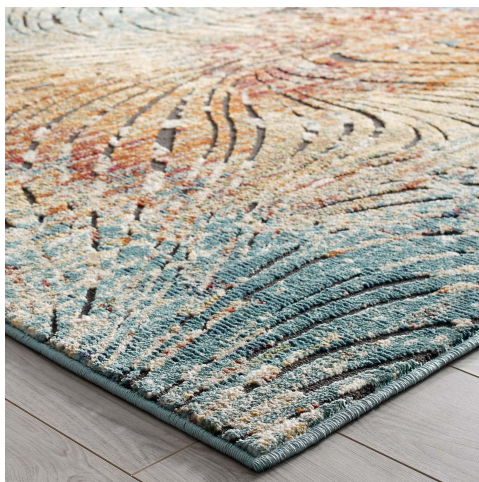

HONORMILL

NEED ASSISTANCE OR CUSTOM QUOTE? CALL: 212-560-5977 www.HONORMILL.com

Tribute Ember Contemporary Modern Vintage Mosaic 8X10 Area Rug

\$492.00

Description

Make a sophisticated statement with the Ember Contemporary Modern Vintage Mosaic Area Rug from the Tribute Collection. Patterned with a detailed mosaic design, Ember is a durable machine-woven frise polypropylene rug that offers wide-ranging support. Complete with a durable rubber bottom, Ember enhances traditional and contemporary modern decors while outlasting everyday use. Featuring a vintage mosaic design with a high density low pile weave and subtle distressed effect, this non-shedding area rug is a perfect addition to the living room, bedroom, entryway, kitchen, dining room or family room. Ember is a pet and family-friendly stain resistant rug with easy maintenance. Vacuum regularly and spot clean with diluted soap or detergent as needed. Create a comfortable play area for kids and pets while protecting your floor from spills and heavy furniture with this carefree decor update for high traffic areas of your home. Set Includes: One - Tribute Ember Contemporary Modern Vintage Mosaic 8x10 Area Rug

Additional Information

SKU	SMODC18305
Dimensions	Overall Product Dimensions: 122"L x 94.5"W x 0.5"H